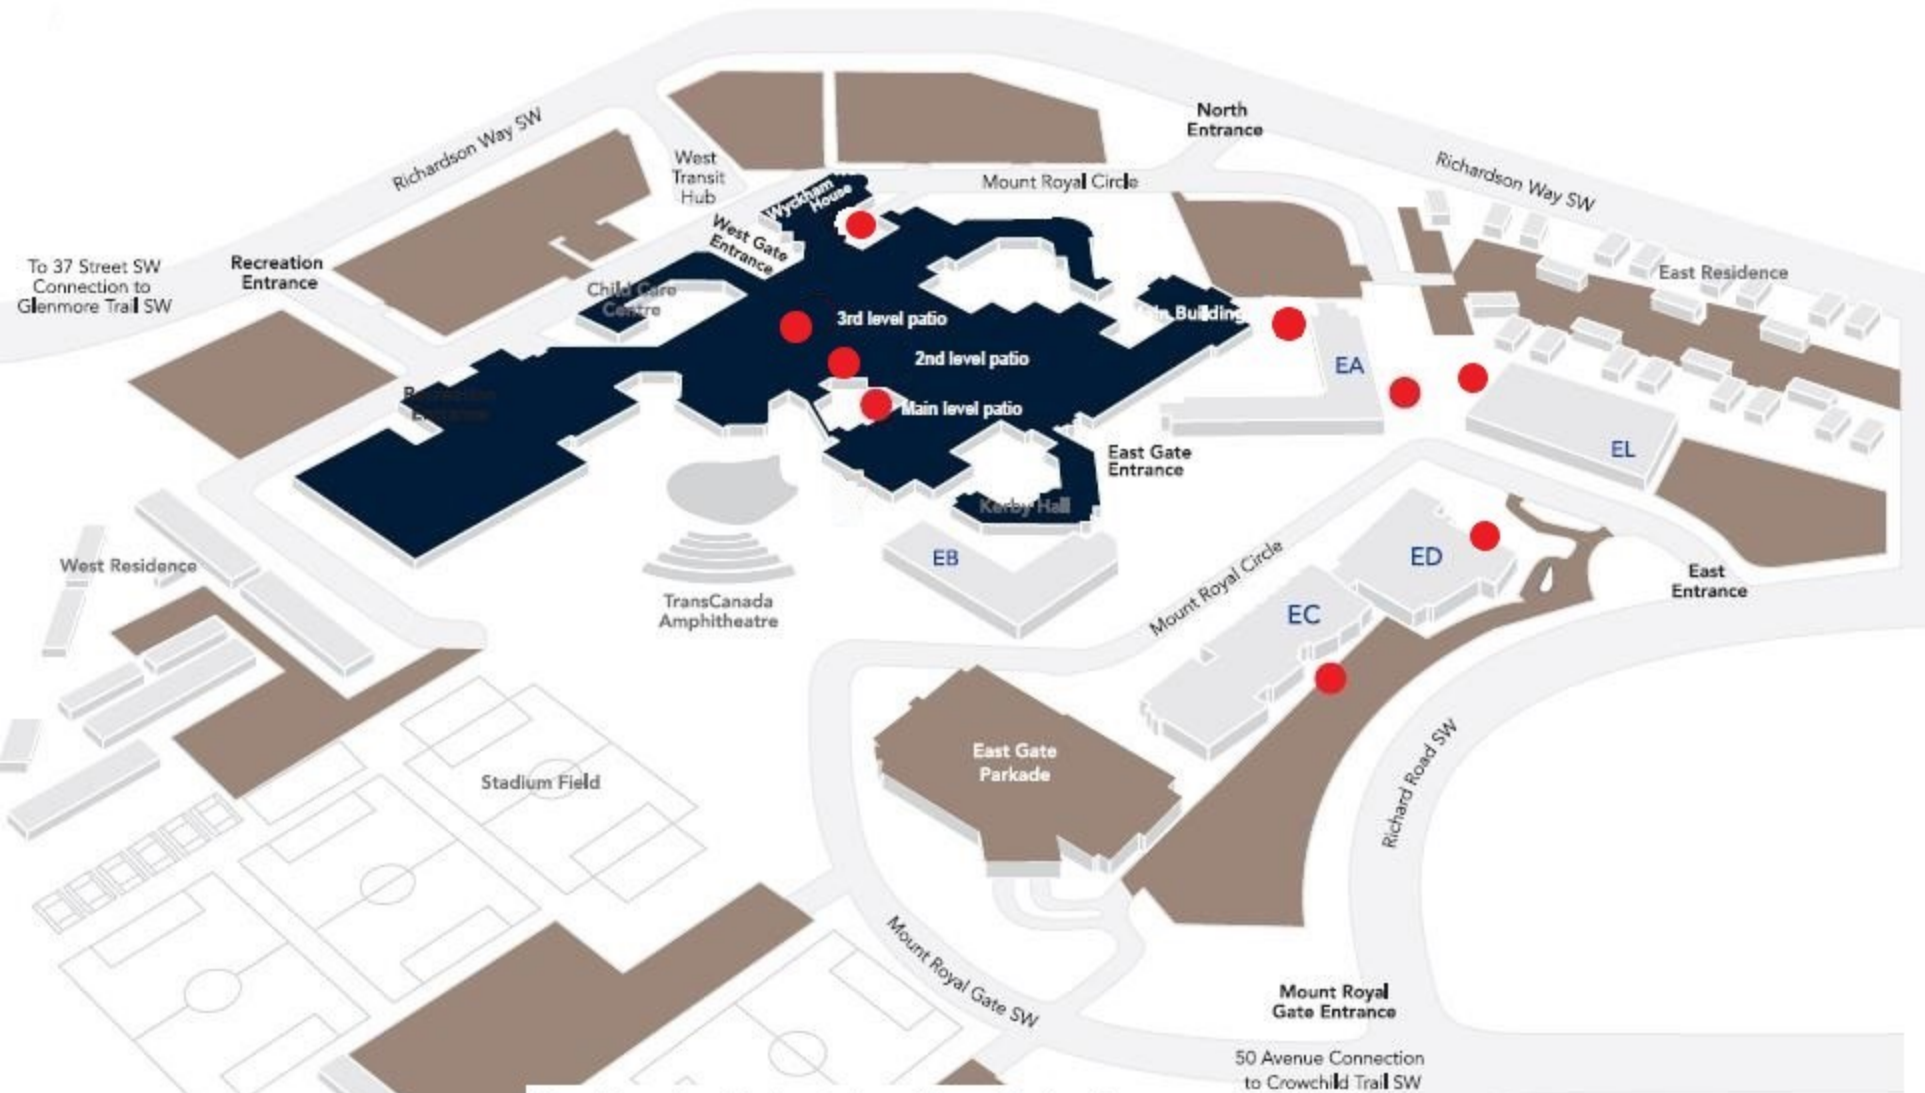

# Designated Smoking Areas Mount Royal University Lincoln Park

Questions about designated smoking guidelines in residence areas can be directed to Residence Services at [403-440-6275](tel:403-440-6275) or [residence@mtroyal.ca](mailto:residence@mtroyal.ca).

 Smoking Areas